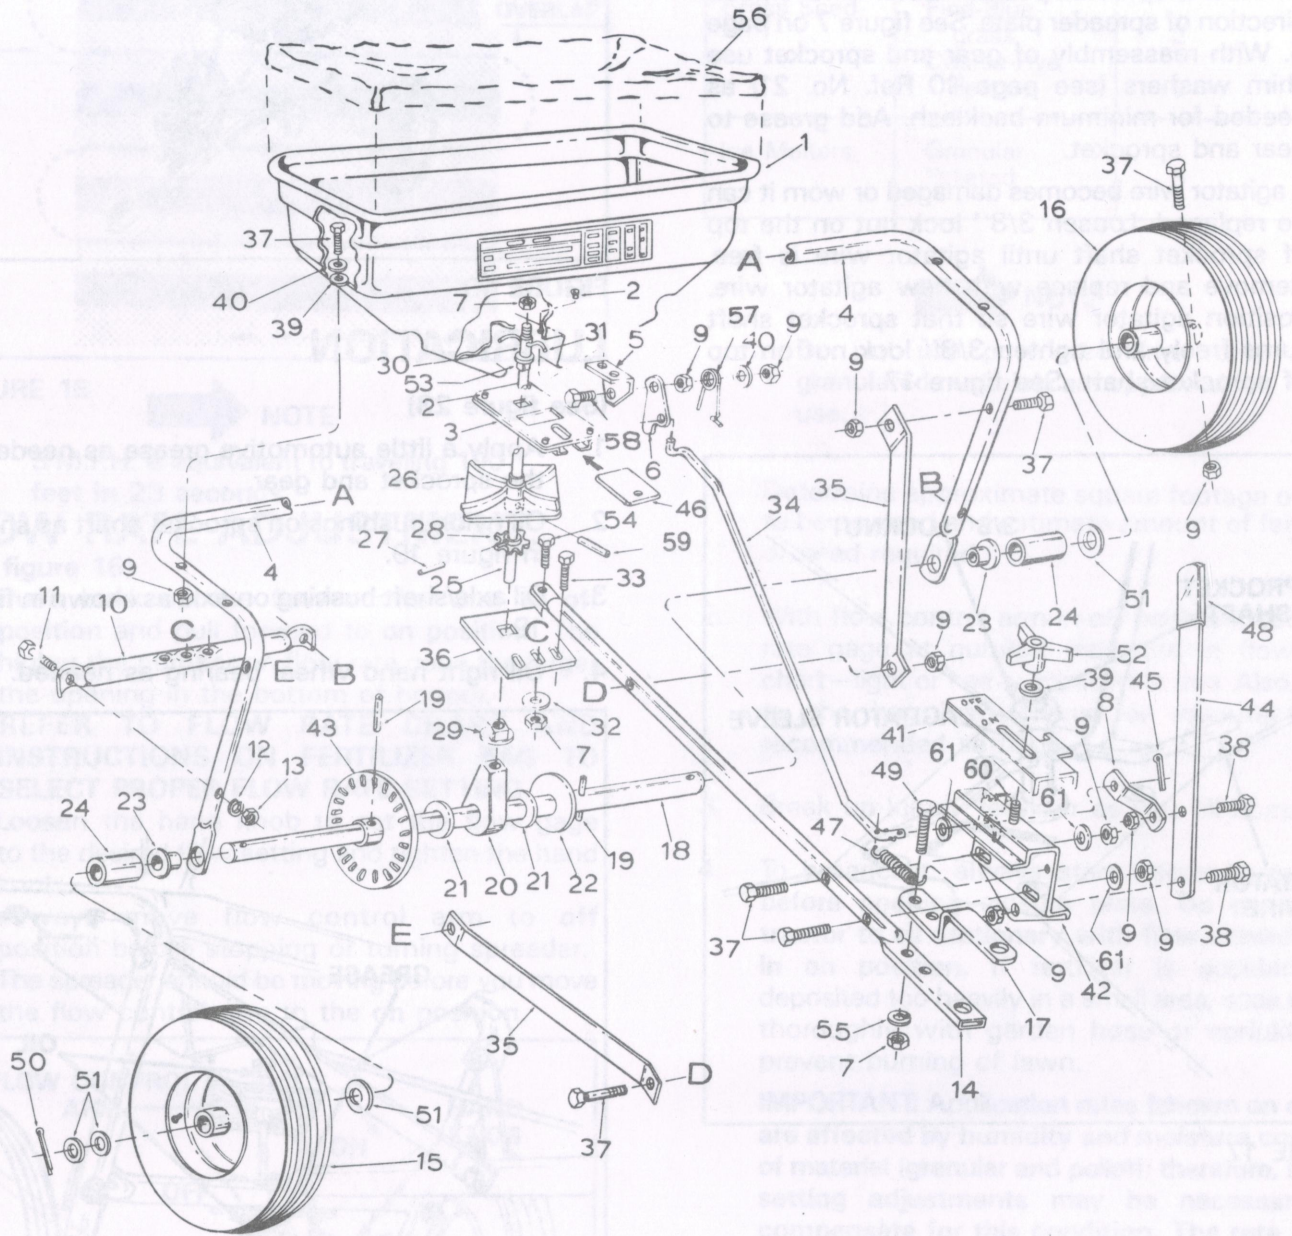

REPAIR PARTS FOR BROADCAST SPREADER MODEL 45-02111

REPAIR PARTS LIST FOR BROADCAST SPREADER MODEL 45-02111

REF. NO.	PART NO.	QTY.	DESCRIPTION	REF. NO.	PART NO.	QTY.	DESCRIPTION
1	44466	1	Hopper	32	43070	3	Washer, Flat 3/8" *
2	43882	6	Rivet - Stainless	33	41576	2	Bolt, Hex 3/8-16 x 1-3/4" Lg. Gr. 5
3	62482	1	Ass'y - Guide Closure	34	44469	1	Rod, Flow Control
4	44462	1	Tube Frame	35	23525	2	Brace, Hitch
5	23753	1	Slide Gate Angle Bracket	36	23762	1	Shaft Support Plate
6	23758	1	Slide Gate Bracket	37	1509-069	12	Bolt, Hex 1/4-20 x 1-3/4"
7	43082	5	Nut, Hex Lock 3/8-16 Thd.*	38	43866	2	Bolt, Hex 1/4-20 x 5/8" Lg. Gr. 5
8	23756	1	Flow Control Link	39	1543-069	9	Washer, Nylon
9	43013	16	Nut, Hex Lock 1/4-20 Thread*	40	43088	9	Washer, Flat 1/4" Std.*
10	43808	1	Tube Crossover	41	23755	1	Gage, Flow Control
11	43084	2	Bolt, Hex 5/16-18 x 1-3/4" Lg.	42	23754	1	Bracket, Flow Control Mount
12	43086	2	Lock Washer, 5/16" *	43	62474	1	Gear Ass'y.
13	43064	2	Nut, Hex Lock 5/16-18 Thd.*	44	23757	1	Flow Control Arm
14	44487	1	Tube, Hitch	45	44101	1	Cotter Pin 3/32" x 3/4" Lg.
15	44456	1	Wheel, Ass'y 14" x 4"	46	23533	1	Plate, Closure
16	44457	1	Wheel, Ass'y 14" x 4" W/ Hole	47	43000	1	Spring, Extension
17	23687	1	Bracket, Hitch	48	43848	1	Grip, Flow Control Arm
18	23522	1	Shaft, Axle	49	43087	2	Bolt, Hex 3/8-16 x 1-1/4" Lg.*
19	43851	2	Pin, Spring 3/16" Dia. x 1.25" Lg.	50	43093	1	Cotter Pin, 1/8" x 1-1/2" Lg.
20	43871	1	Bushing, Axle Shaft	51	43009	4	Washer 1-5/8" O.D. x 25/32" I.D.
21	1540-032	5	Washer, Flat .78" I.D.	52	43849	1	Knob, Plastic 1/4-20 Thread
22	1540-162	1	Washer, Flat 3/4"	53	44285	1	Bushing Delrin 3/8 I.D.
23	44798	2	Bearing Flange	54	43054	1	Bolt, Hex 3/8-16 x 2" Lg. Gr. 5
24	44474	2	Spacer	55	43003	2	Lock Washer, 3/8" *
25	23524	1	Shaft, Sprocket	56	43962	1	Vinyl Hopper Cover, Optional
26	04367	1	Spreader Plate	57	44566	1	Spring, Torsion
27	43850	1	Pin, Spring 1/8" x 5/8" Lg.	58	43012	1	Bolt, Hex 1/4-20 x 3/4" Lg. Gr. 5
28	44468	1	Sprocket - 6 T.	59	46055	1	Pin, Spring 1/8" x 1" Lg.
29	43852	1	Bushing, Nylon 3/8 ID	60	44950	1	Bolt, Carriage 1/4-20 x 3/4" Lg.
30	23766	1	Sleeve, Agitator	61	R19111116	3	Washer, Flat 5/16"
31	43878	1	Wire, Agitator		46512	1	Owner's Manual